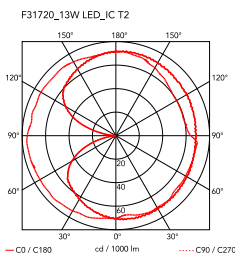

## IC Lights Table 2

by Michael Anastassiades , 2014

Table lamp providing diffused light. Frame in brass, brushed and transparent varnished or chrome steel. Blown glass opal diffuser. Dimmer on the power chord.

<b>Mounting</b>	Table
<b>Environment</b>	Indoor
<b>Weight</b>	3.6 Kg
<b>Light sources available</b>	1 x RF26259 LED 18W E27 2700K [e] 1900lm Dimmable 1 x RF26258 LED 18W E27 3000K [e] 2000lm Dimmable 1 x RF28665 LED 15W E27 2700K [e] 2000lm Dimmable 1 x RF28666 LED 15W E27 3000K [e] 2000lm Dimmable
<b>Emergency</b>	Without
<b>Switching</b>	Dimmer on the power chord
<b>Dimmer</b>	Included
<b>Voltage</b>	220-240V
<b>Power</b>	MAX 205W
<b>Battery</b>	No
<b>Supply included</b>	No