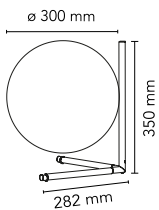

## IC Lights Table 2

by Michael Anastassiades , 2014

Table lamp providing diffused light. Frame in brass, brushed and transparent varnished or chrome steel. Blown glass opal diffuser. Dimmer on the power chord.

<b>Mounting</b>	Table
<b>Environment</b>	Indoor
<b>Weight</b>	3.6 Kg
<b>Light sources available</b>	1 x RF26259 LED 18W E27 2700K [e] 1900lm Dimmable 1 x RF26258 LED 18W E27 3000K [e] 2000lm Dimmable 1 x RF28665 LED 15W E27 2700K [e] 2000lm Dimmable 1 x RF28666 LED 15W E27 3000K [e] 2000lm Dimmable
<b>Emergency</b>	Without
<b>Switching</b>	Dimmer on the power chord
<b>Dimmer</b>	Included
<b>Voltage</b>	220-240V
<b>Power</b>	MAX 205W
<b>Battery</b>	No
<b>Supply included</b>	No